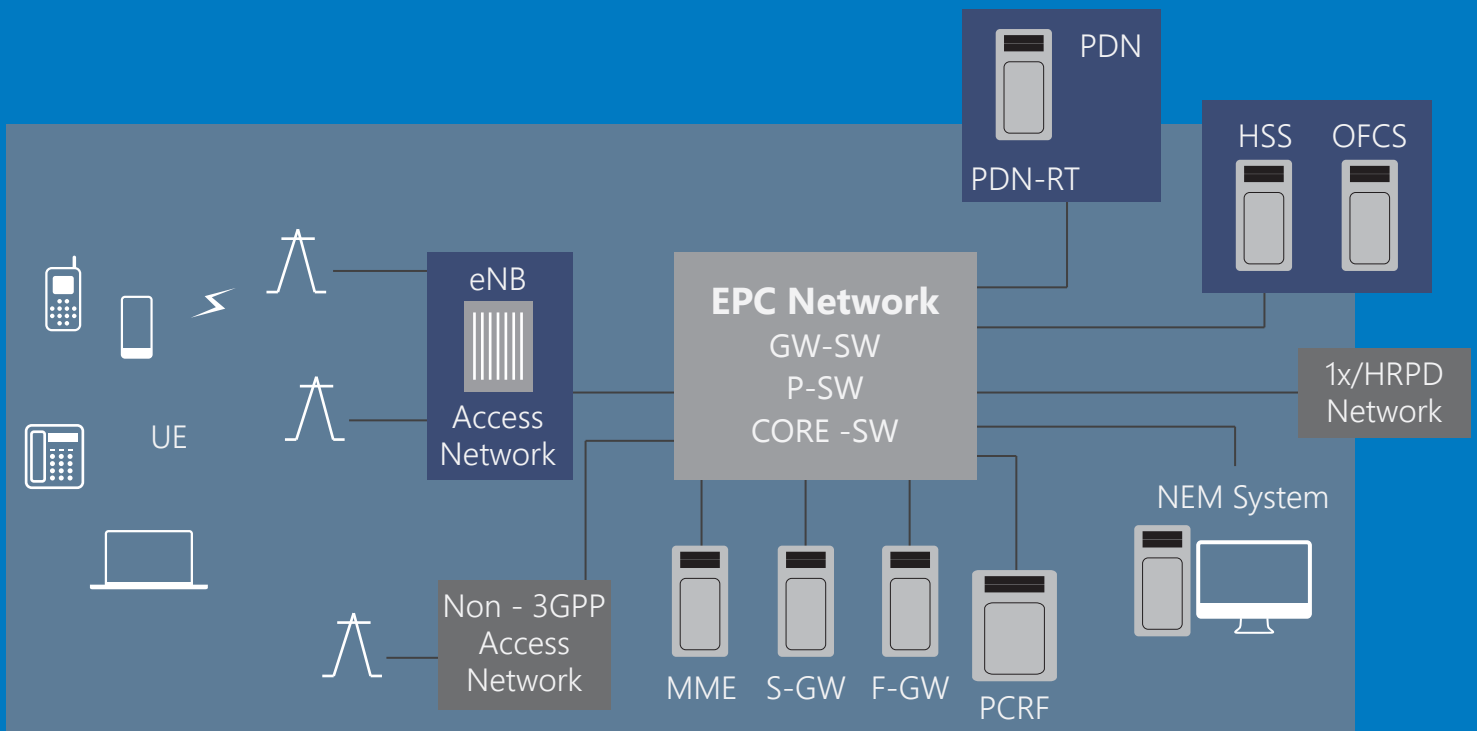

YOUR QUALITY PARTNER FOR SOFTWARE SOLUTIONS

4G LTE Testing

DEVELOPMENT | TESTING | PORTING & MIGRATION

MANAGED SERVICES | PRODUCTION SUPPORT | VISUAL DESIGN

1,800+ ENGINEERS | CLIENTS FROM 25+ COUNTRIES | CMMI-LEVEL 5 | ISO 27001

TMA's Involvement Areas

Technologies

- TCP/IP, IPv6
- 4G LTE, LTE/SAE, LTE Advanced, EPC
- Voice over LTE (VoLTE), Circuit switched fallback (CSFB)
- 3GPP Release 8 or later
- EDGE/GPRS, GSM/UMTS standards and 3G/HSPA+/HSUPA technology
- E-UTRAN
- Diameter, Radius, GTP and GTPv2, ICMP and ICMPv6, DHCP and DHCPv6