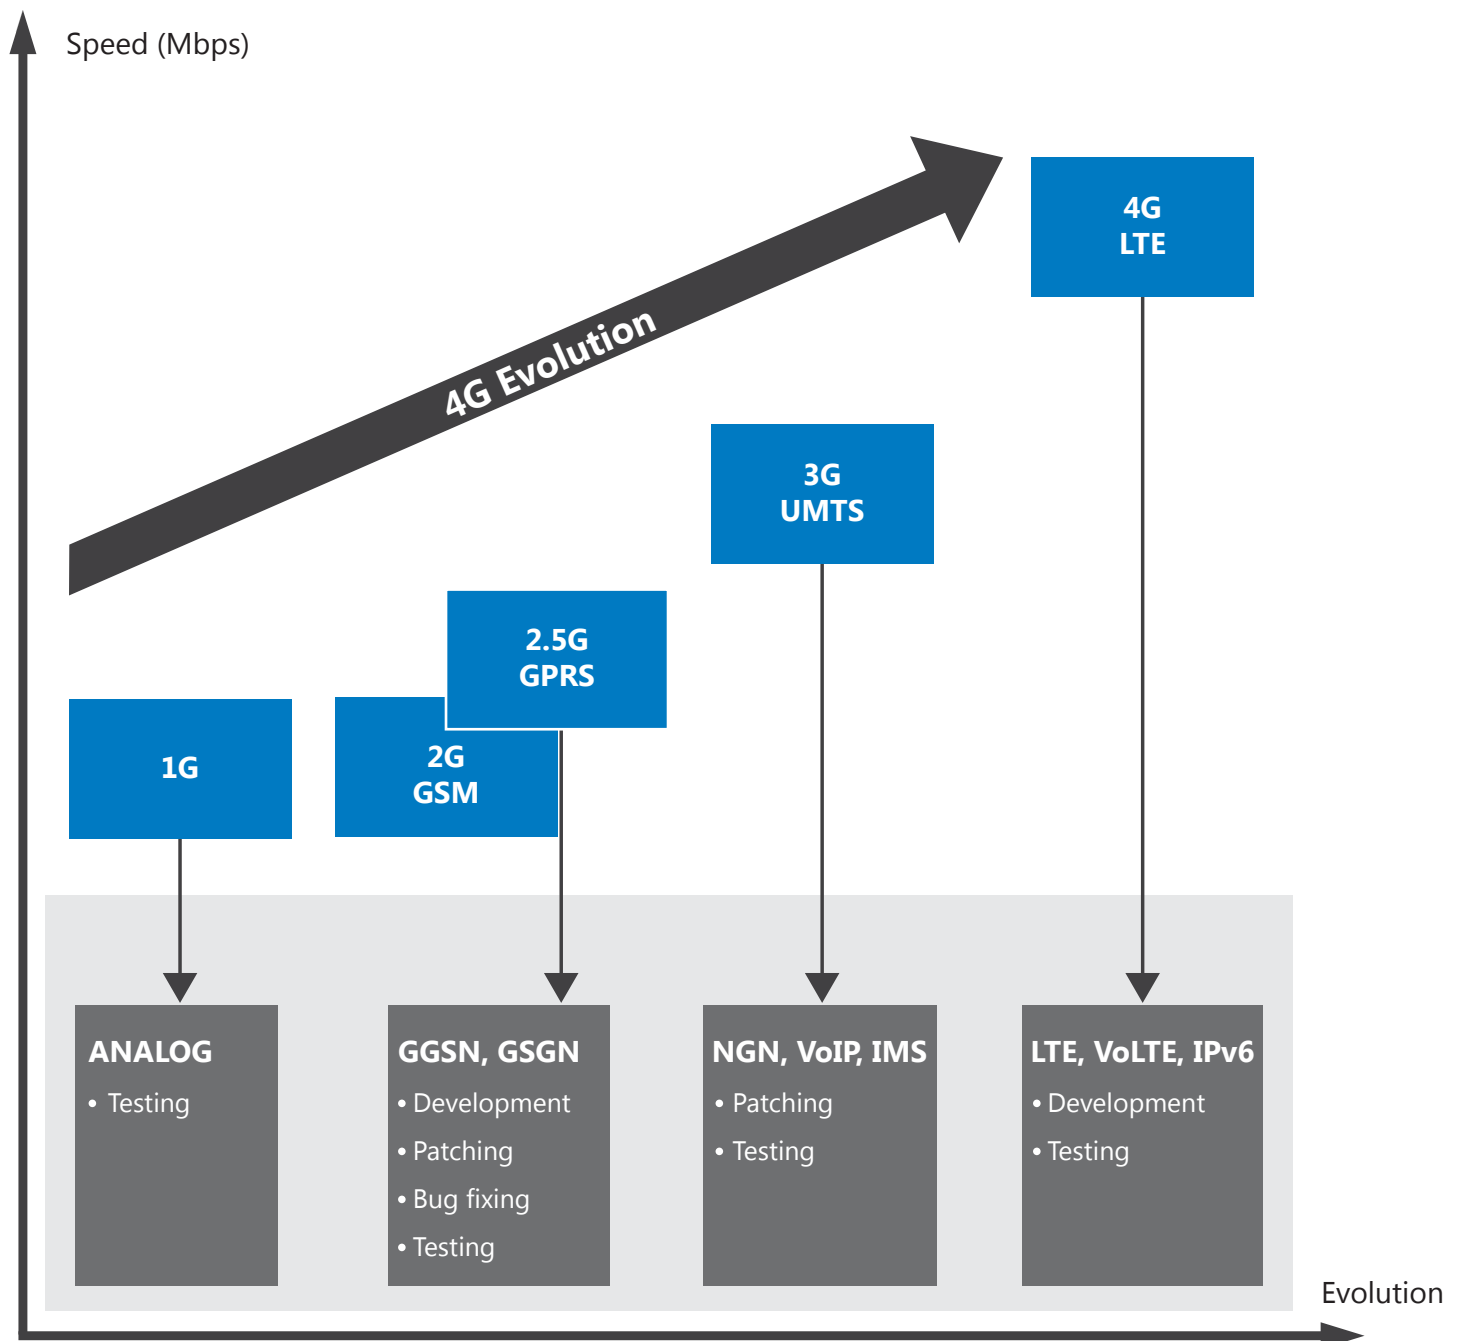

YOUR QUALITY PARTNER FOR SOFTWARE SOLUTIONS

4G LTE Testing

DEVELOPMENT | TESTING | PORTING & MIGRATION

MANAGED SERVICES | PRODUCTION SUPPORT | VISUAL DESIGN

1,800+ ENGINEERS | CLIENTS FROM 25+ COUNTRIES | CMMI-LEVEL 5 | ISO 27001

TMA's Involvement Areas

Technologies

- TCP/IP, IPv6
- 4G LTE, LTE/SAE, LTE Advanced, EPC
- Voice over LTE (VoLTE), Circuit switched fallback (CSFB)
- 3GPP Release 8 or later
- EDGE/GPRS, GSM/UMTS standards and 3G/HSPA+/HSUPA technology
- E-UTRAN
- Diameter, Radius, GTP and GTPv2, ICMP and ICMPv6, DHCP and DHCPv6